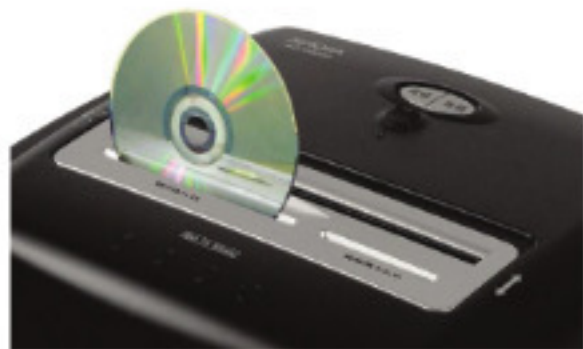

AS1500CD Paper Shredder

**2 YEARS
WARRANTY**

The Aurora AS1500CD is a cross cut paper shredder that will shred up to 15 sheets of paper at a time into 4 x 30mm pieces. It will also shred 1 credit card or destroy 1 CD at a time and has an adjustable slide cover for this purpose. The large 35 litre pull out waste bin provides good storage and is easy to empty and castors on the base make it easy to move around. There is an auto reverse feature in case of paper jams and the ultra quiet motor means noise levels are kept to just 60db. The AS1500CD is ideal for offices and users who require a high capacity shredder with low noise levels.

- 15 sheets cross cut shredder
- Shred size 4 x 30mm
- Security Level P4
- 35 Litre pull out waste bin
- Destroys CDs & credit cards
- Castors for mobility
- Auto reverse
- Quiet operation

Adjustable slide cover for CD destruction and credit card shredding

Special Features

The shredder will destroy one CD at a time by cutting it into small pieces

The shredder will destroy one credit card at a time by cross cutting it into small pieces

The large 35 Litre waste bin pulls out so is very easy to empty.