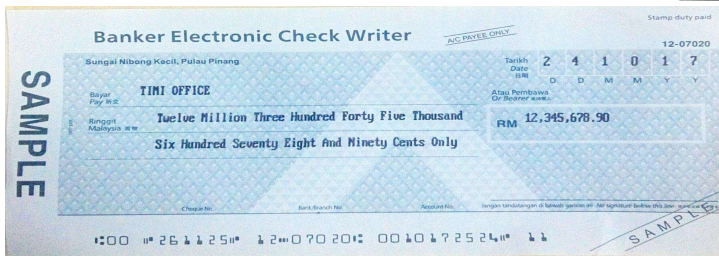

INTELLIGENT CHECK-WRITER

Model : EC-1

Features :

- ** Date , Payee and Amount are printed*
- ** Auto translation of the amount from numbers to alphabets.*
- ** Up to 60 Payee Names can be programmed into the memory*
- ** Prints on Malaysian (Preset) & foreign checks (Customized by User – 3 slots)*
- ** Works independently*
- ** LCD with blue backlight for clearer viewing*

Tehnickal Specifications :

Dimension : 276mm x 260mm x 115mm

Input Voltage : 24V DC 2A

(Switching Power Supply , 220VAC 50Hz supplied)

Weight : 2.1 Kg